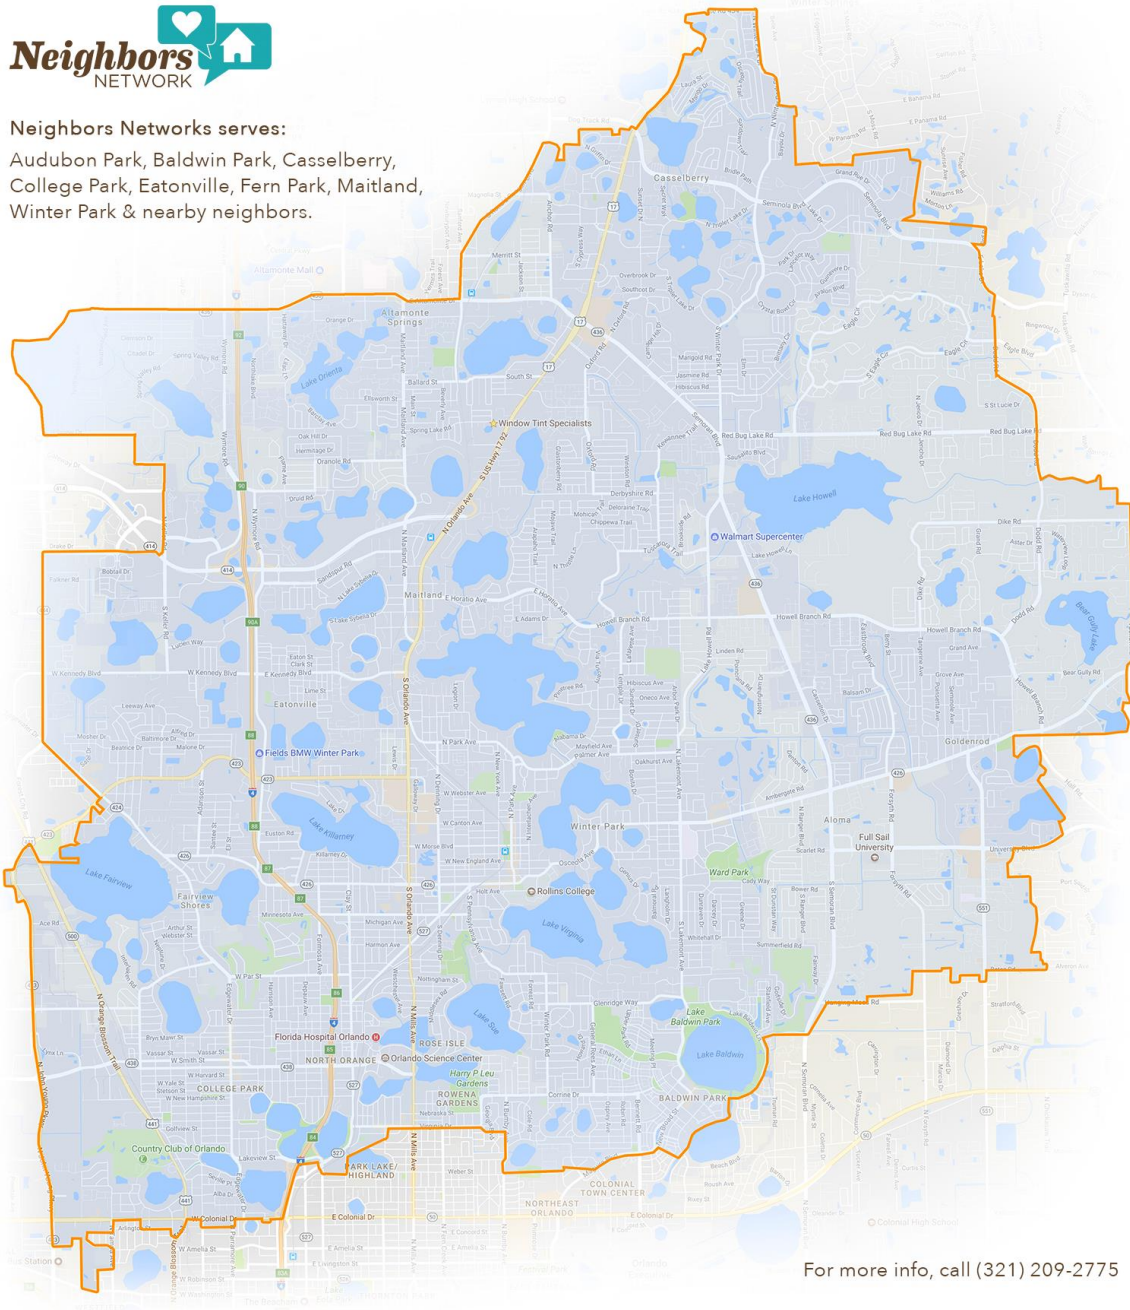

Neighbors Networks serves:
Audubon Park, Baldwin Park, Casselberry,
College Park, Eatonville, Fern Park, Maitland,
Winter Park & nearby neighbors.

For more info, call (321) 209-2775